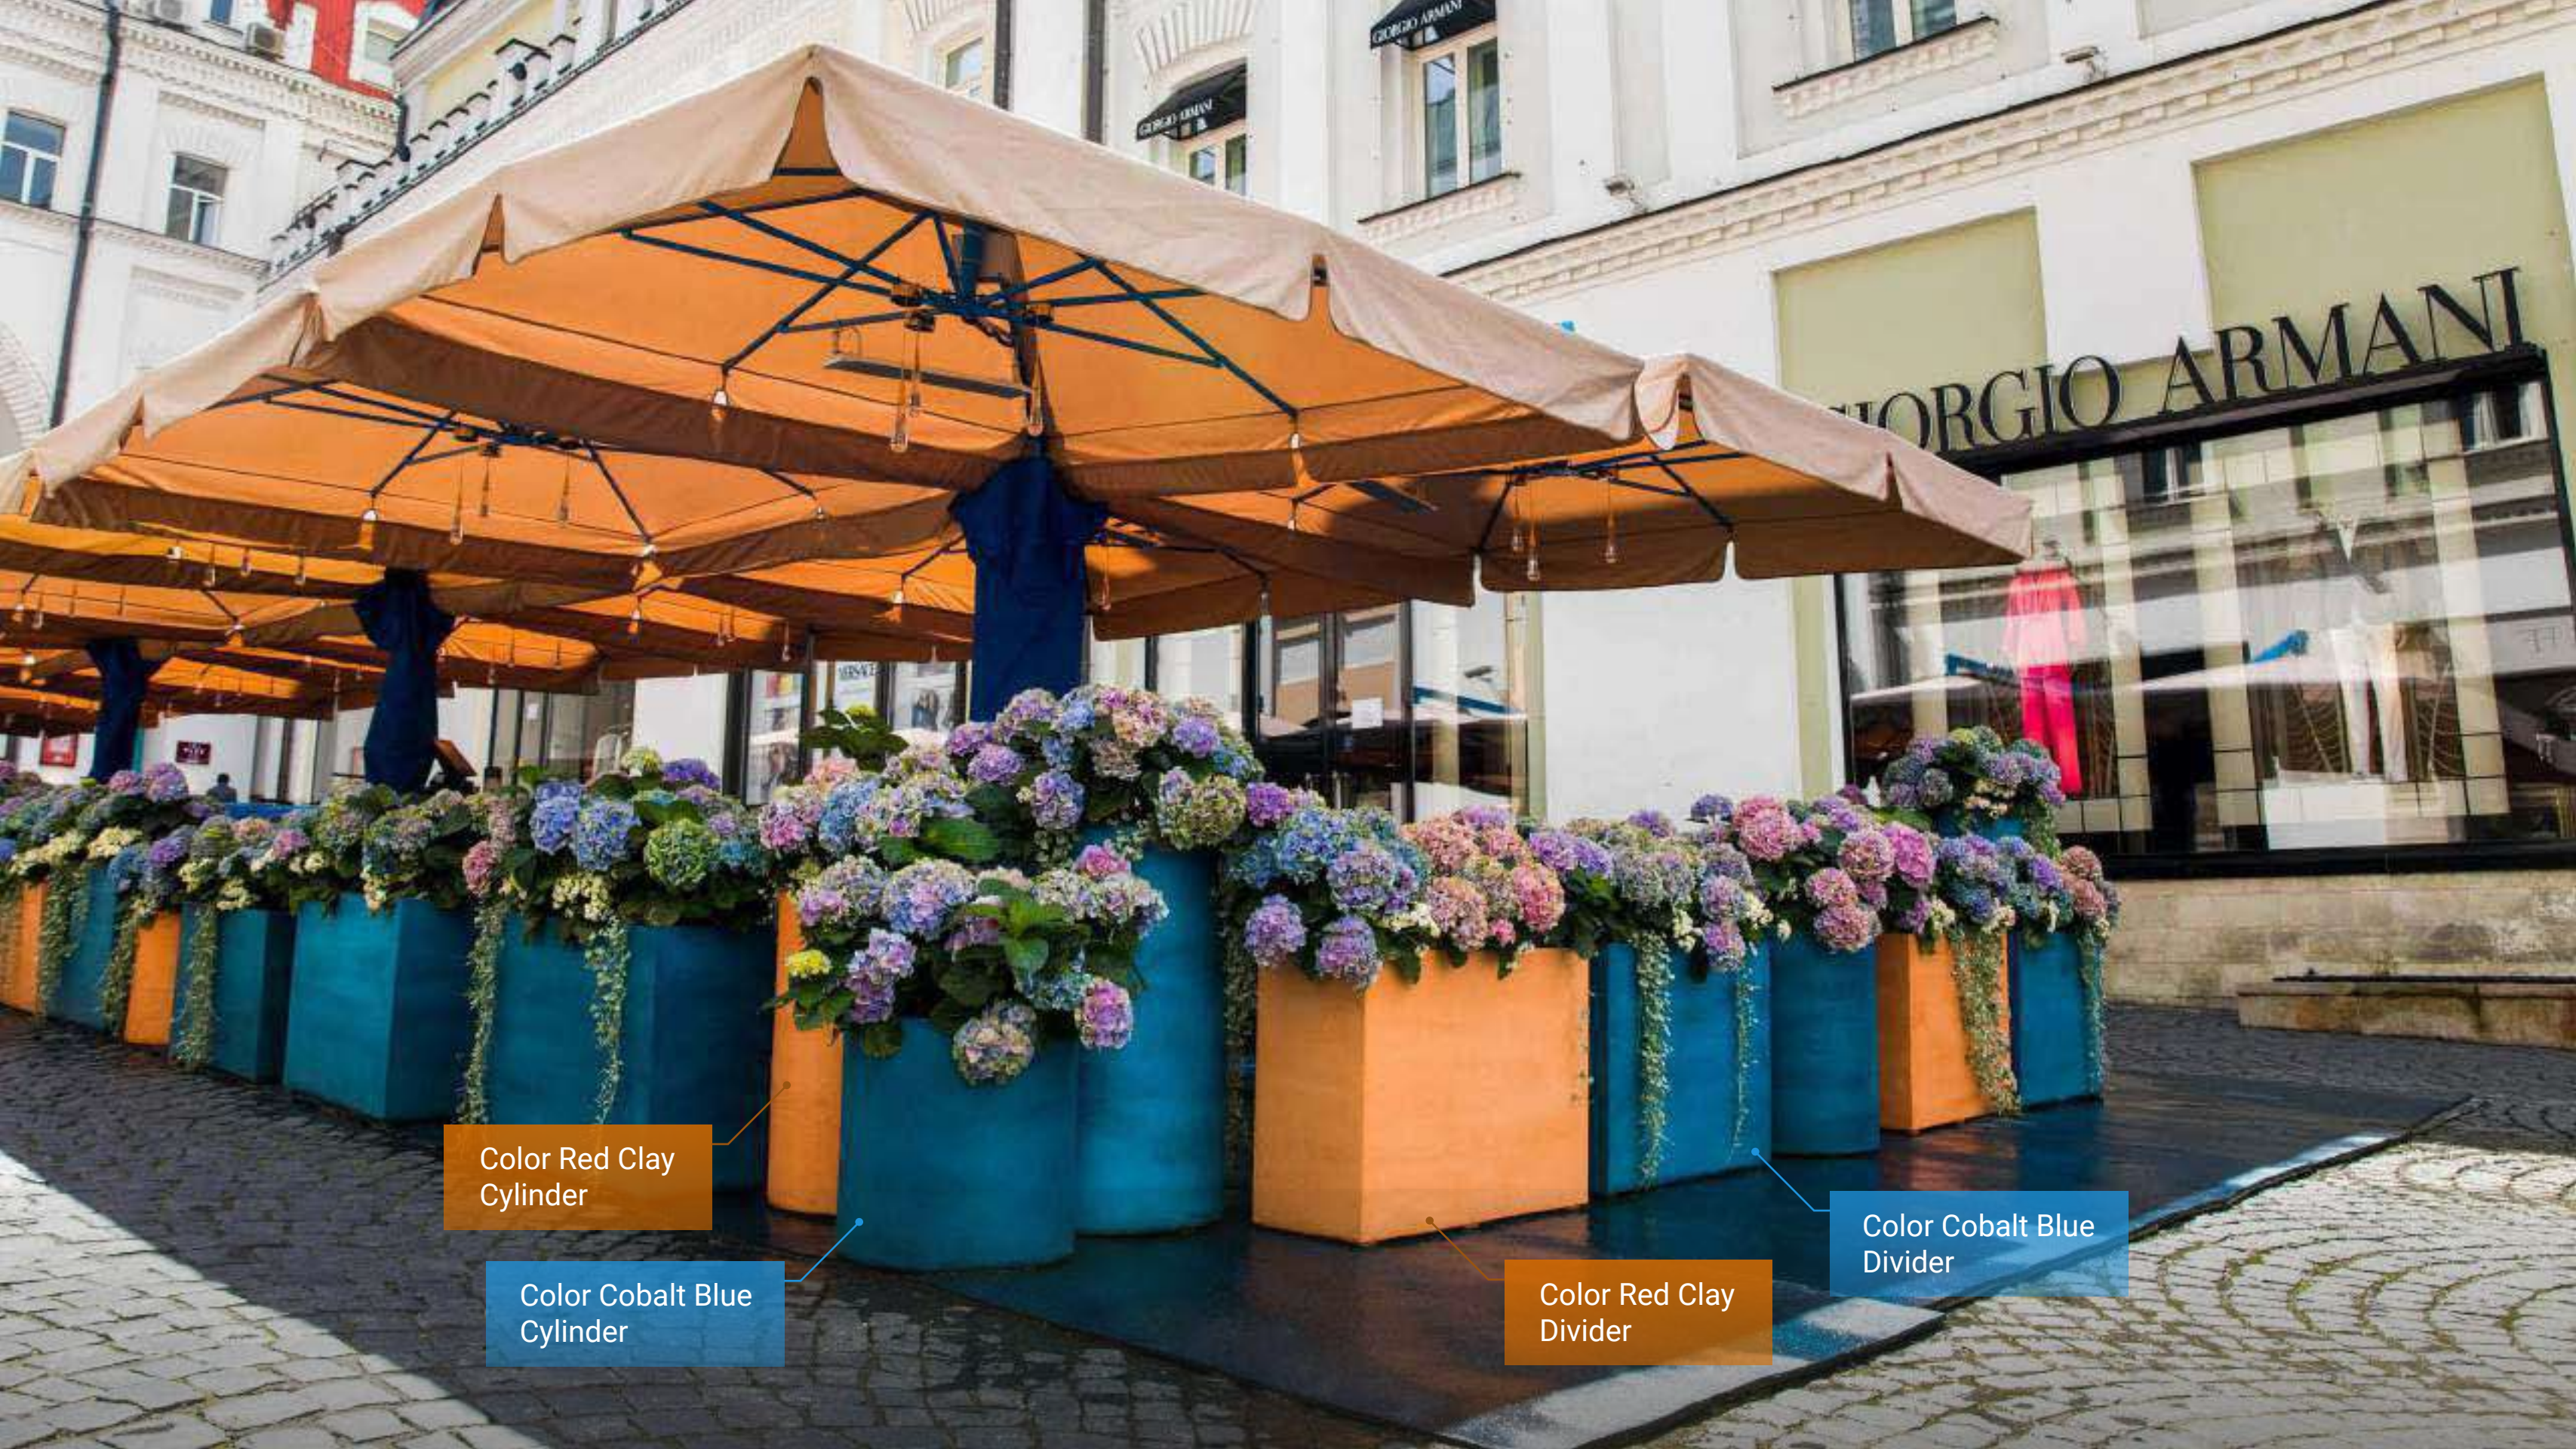

Color Red Clay
Cylinder

Color Cobalt Blue
Cylinder

Color Red Clay
Divider

Color Cobalt Blue
Divider