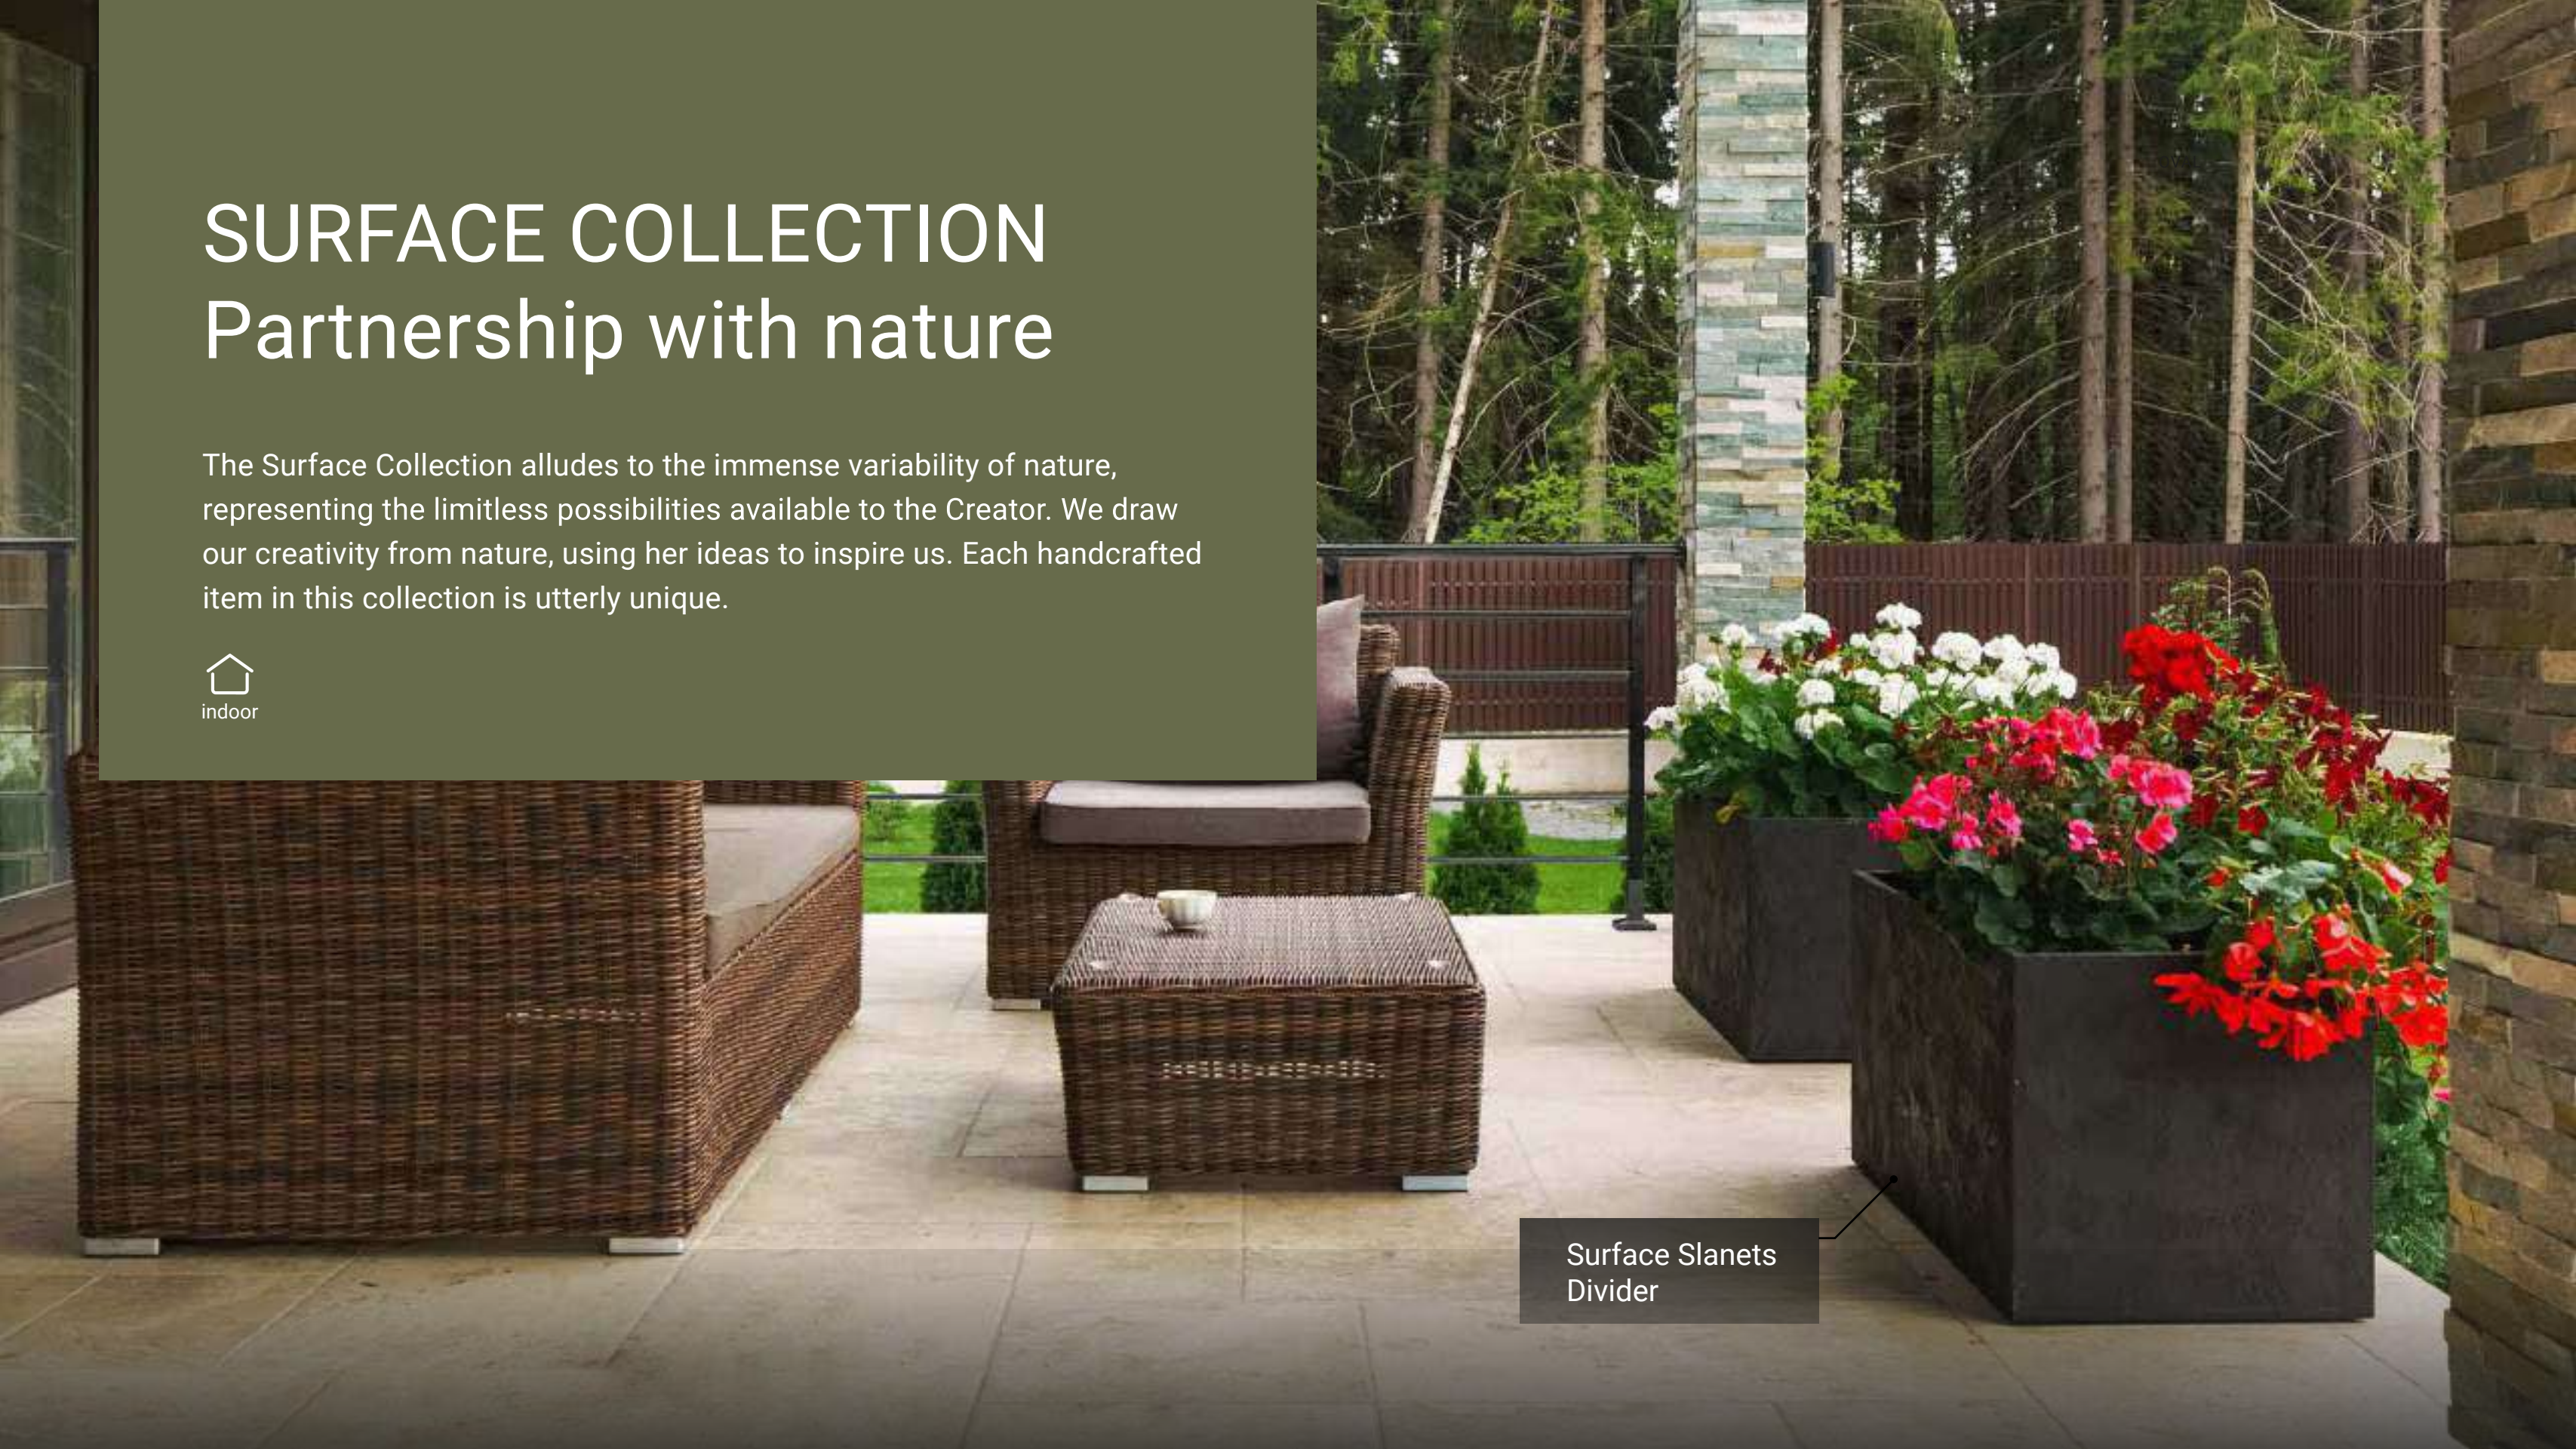

SURFACE COLLECTION

Partnership with nature

The Surface Collection alludes to the immense variability of nature, representing the limitless possibilities available to the Creator. We draw our creativity from nature, using her ideas to inspire us. Each handcrafted item in this collection is utterly unique.

indoor

Surface Slanets
Divider